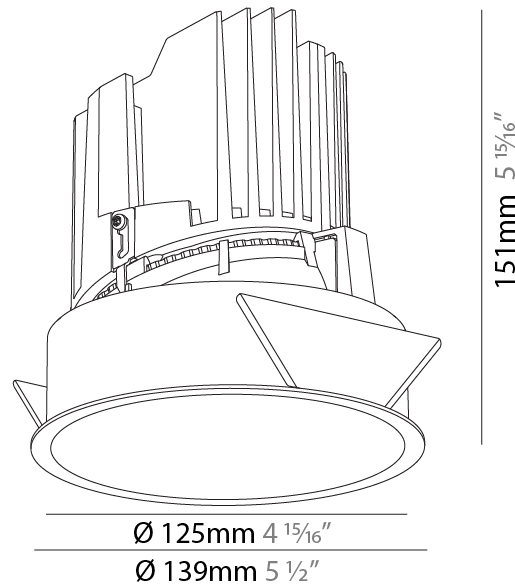

GENERAL

Series: Bioniq
Subseries: Bioniq Round Deep
Brand: Prolicht
Division: Architectural
Mounting Type: Recessed
Mounting Location: Ceiling
Subcategory: Downlight

PHYSICAL

Shape: Round
Diameter (mm): 139
Diameter (in): 5 1/2
Height (mm): 151
Height (in): 5 15/16
Ceiling Thickness (mm): 10 / 12.5 / 15
Ceiling Thickness (in): 3/8 or 1/2 or 9/16
Min. Recessing Depth (mm): 170
Min. Recessing Depth (in): 6 11/16
Light Distribution: Downlight
Weight (kg): 0.951
Weight (lbs): 2.1
Fixture Finish: SSR / BKV / CWI / CRY / HAB / UFT / ITA / RUA / FTG / MYG / LOD / PUS / FRO / FUP / KIA / POP / BLS / SPG / MEY / GOH / GUM / CHC / COM / ABZ / JAG / OBR / MOS / ROR
Fixture Material: Aluminum Die Cast
Cut-out Measurements: 130mm / 5 1/8"

ELECTRICAL

Lamp Type: LED (Zhaga Standard)
Input Wattage (W): 28.6
Total Output Wattage (W): 26.4
Dimming: Tri-Mode (Non-Dimming and Phase Dimming (120Vac only) and 0-10V Dimming)
Driver Included: No
Driver Location: Recessed Housing
Driver Type: Constant Current - Universal
Driver Class: Class 2
Input Voltage (V): 120 - 277
Constant Current (MA): 700

LED

Number of LEDs: 1
Color Temperature (°K): 2700 / 3000 / 3500 / 4000
Max. Delivered Lumen (lm): 1890 / 1940 / 2038 / 2080
Nominal Lumen (lm): 3210 / 3290 / 3459 / 3530
CRI: >90 CRI
Efficiency (%): 0.631
Lamp Life (hrs): 50000

OPTICAL

Reflector: 20 / 25 / 40

RATINGS AND CERTIFICATIONS

Certified By: Certified for North American Standards
IP rating: IP54