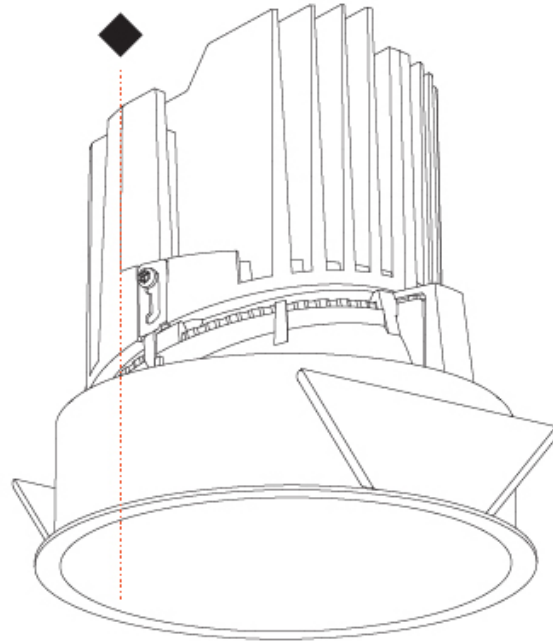

BIONIQ ROUND DEEP RECESSED

A35287-

PROJECT

TYPE

SPECIFIER

QUANTITY

DATE