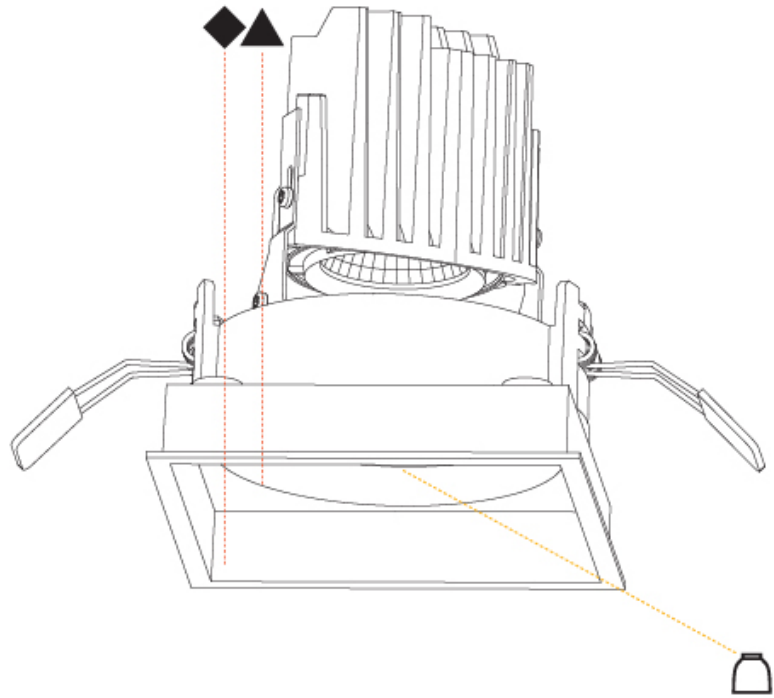

BIONIQ SQUARE DEEP RECESSED

A35368-

PROJECT	
TYPE	
SPECIFIER	
QUANTITY	
DATE	

For Color / Finish Chart & Symbology see Appendix or product page downloadable area.

	27K	35K	30K	40K	°K
Color Temperature	2700K	3500K	3000K	4000K	
Reflector	20	40	60		
	20°	40°	60°		

ORDER-EXAMPLE:
L3XXXX- 02 02 30K 20
Black Black 3000K 20°